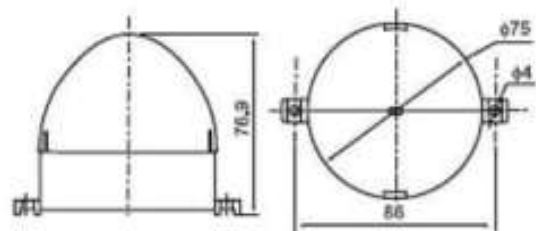

Application Notes

Use of Warning Lights in Emergency Medical Vehicle Response and Patient Transport.
Suitable for alarm at a dangerous area in industrial and mineral enterprises, at the duty box, on the top of a vehicle etc.
Use in Police, fire engine, ambulance, street sprinkler, truck.
Use in Fog, Rainy, Snowy Mud Wind Season, Ideal for Emergency Situations.