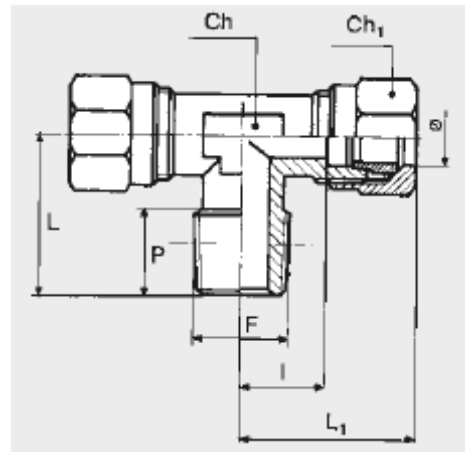

Techsense Bangladesh Ltd

Tee Central Male (B7) Code- 2207012

- Body: OT58 brass
- Maximum pressure 870 psi, 6000 kPa 60 bar
- For use with copper tubes

GENERAL ATTRIBUTES

■ Ref.	: B7
■ Ø	: 15/12
■ F	: 1/2
■ CH	: 20
■ CH1	: 27
■ P	: 13
■ L	: 30
■ L1	: 38.5
■ I	: 20

COMPONENTS

Wiring Diagram

TECHNICAL DATA

For further information please visit : <https://goo.gl/TPYAnf>