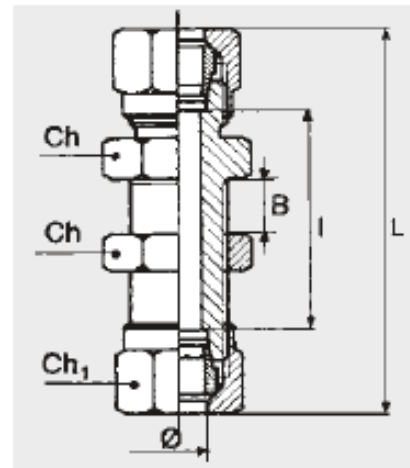

Techsense Bangladesh Ltd

Bulkhead Connector (B4) Code- 2204005

- Body: OT58 brass
- Maximum pressure 870 psi, 6000 kPa 60 bar
- For use with copper tubes

GENERAL ATTRIBUTES

■ Ref.	: B4
■ Ø	: 15/12
■ CH	: 25
■ CH1	: 27
■ L	: 73.5
■ I	: 36.5

COMPONENTS

Wiring Diagram

TECHNICAL DATA

For further information please visit : <https://goo.gl/TPYAnf>