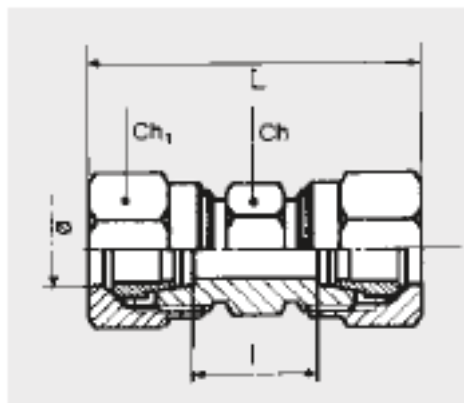

Techsense Bangladesh Ltd

Straight, Connector (B3) Code- 2203006

- Body: OT58 brass
- Maximum pressure 870 psi, 6000 kPa 60 bar
- For use with copper tubes

GENERAL ATTRIBUTES

■ Ref.	: B3
■ Ø	: 15/12
■ CH	: 24
■ CH1	: 27
■ L	: 53
■ I	: 16

COMPONENTS

Wiring Diagram