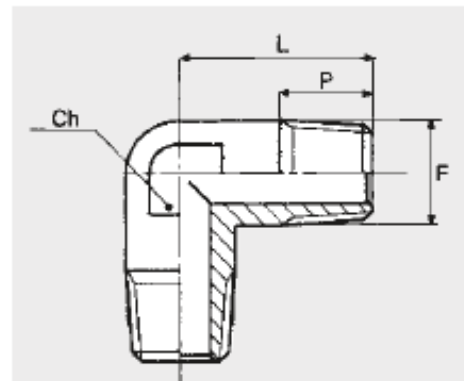

Elbow, Male (A15) Code- 2115001

Body: OT58 brass • Maximum pressure 870 psi, 6000 KPa 60 bar.

GENERAL ATTRIBUTES

■ Ref.	: A15
■ F	: 1/8
■ CH	: 10
■ P	: 8
■ L	: 16.5

COMPONENTS

Wiring Diagram

TECHNICAL DATA

For further information please visit : <https://goo.gl/TPYAnf>