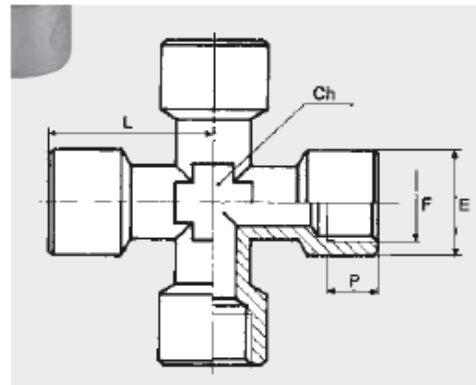

Techsense Bangladesh Ltd

Equal Female Cross (A14) Code- 2114001

Body: OT58 brass • Maximum pressure 870 psi, 6000 KPa 60 bar.

GENERAL ATTRIBUTES

■ Ref.	: A14
■ F	: 1/8
■ CH	: 10
■ P	: 7
■ L	: 20.5
■ E	: 13.5

COMPONENTS

Wiring Diagram

TECHNICAL DATA

For further information please visit : <https://goo.gl/TPYAnf>