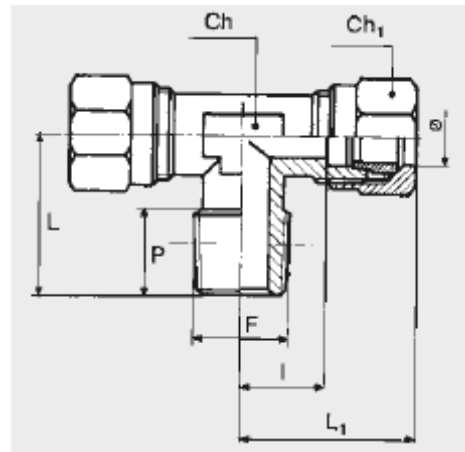

Techsense Bangladesh Ltd

Tee Central Male (B7) Code- 2207004

- Body: OT58 brass
- Maximum pressure 870 psi, 6000 kPa 60 bar
- For use with copper tubes

GENERAL ATTRIBUTES

■ Ref.	: B7
■ Ø	: 8/6
■ F	: 1/8
■ CH	: 11
■ CH1	: 14
■ P	: 8
■ L	: 17
■ L1	: 24
■ I	: 10.5

COMPONENTS

Wiring Diagram

TECHNICAL DATA

For further information please visit : <https://goo.gl/TPYAnf>