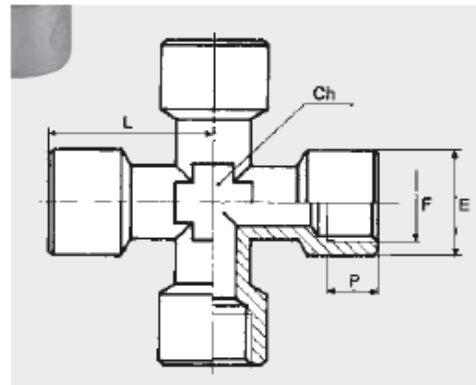

Techsense Bangladesh Ltd

Equal Female Cross (A14) Code- 2114003

Body: OT58 brass • Maximum pressure 870 psi, 6000 KPa 60 bar.

GENERAL ATTRIBUTES

- Ref. : A14
- F : 3/8
- CH : 15
- P : 10
- L : 28
- E : 20

COMPONENTS

Wiring Diagram

TECHNICAL DATA

For further information please visit : <https://goo.gl/TPYAnf>