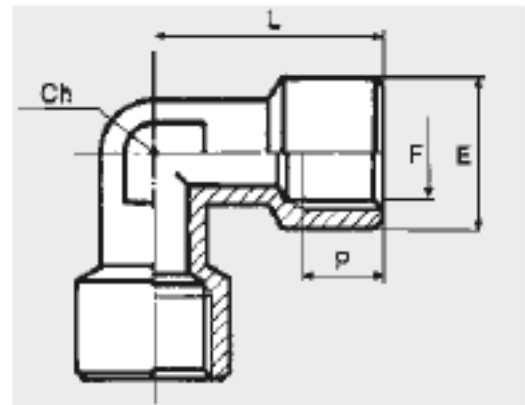

Techsense Bangladesh Ltd

Elbow Female (A9) Code- 2109004

Body: OT58 brass • Maximum pressure 870 psi, 6000 KPa 60 bar.

GENERAL ATTRIBUTES

■ Ref.	: A9
■ F	: 1/2
■ CH	: 20
■ P	: 11
■ L	: 36
■ E	: 25.5

COMPONENTS

Wiring Diagram

TECHNICAL DATA

For further information please visit : <https://goo.gl/TPYAnf>